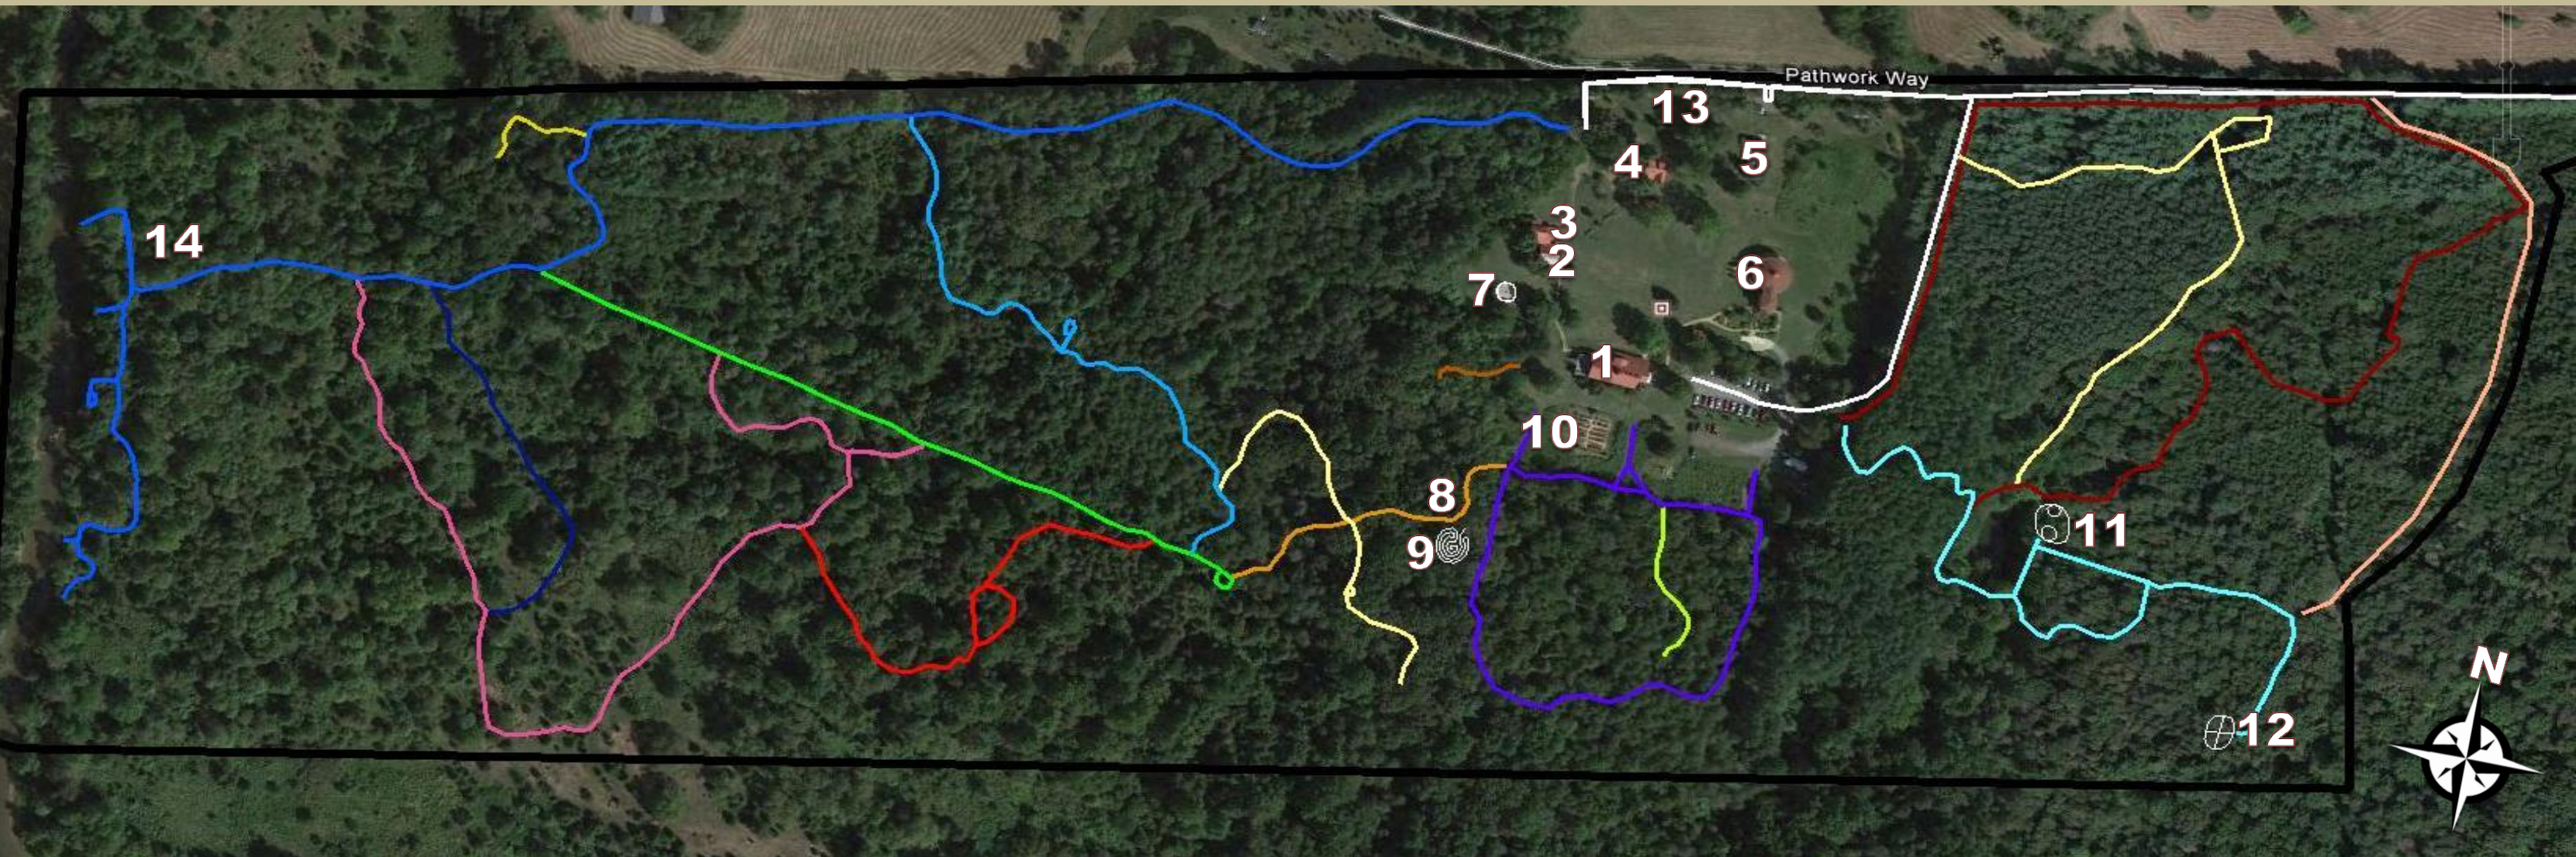

# SEVENOAKS GROUNDS AND TRAILS MAP

1 - Center Building

2 - Corn Crib

3 - Holly House

4 - Oak House

5 - Morning Glory

6 - Light House

## LEGEND

Meadow Path		Poplar Root Trail	
River Path		Pond Path	
Meadow Loop		Cedar Forest Trail	
Isabel's Way		Yurt Path	
Spring Path		Summer House Path	
Cedar Circle		Old Forest Path	
Sanctuary Trail		Willow Walk	
Horseshoe Path			

7 - Fire Circle

8 - Forest Sanctuary

9 - Labyrinth

10 - Organic Gardens

11 - Sweat Lodges

12 - Medicine Wheel

13 - Oak House View

14 - River Access